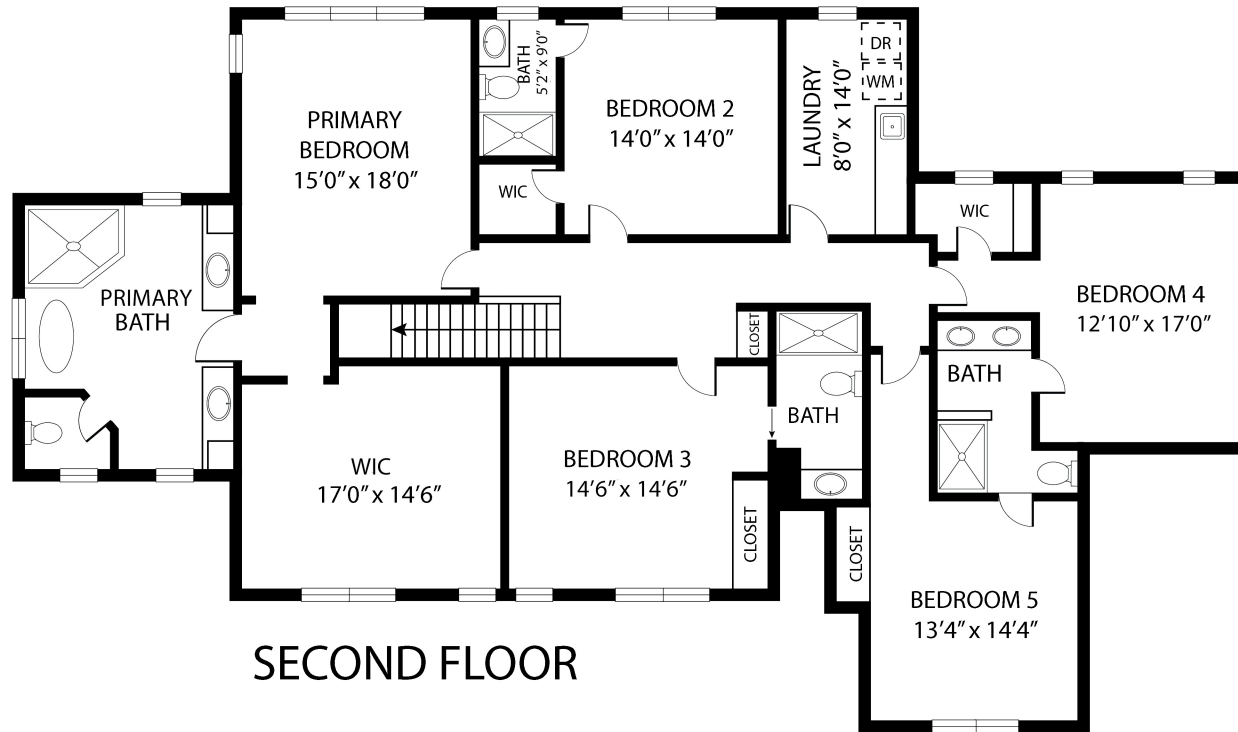

# FIRST FLOOR

TOTAL APPROX. FLOOR AREA 1,968 SQ.FT

Whilst every attempt has been made to ensure the accuracy of the floor plan contained here, measurements of doors, windows, rooms and any other items are approximate and no responsibility is taken for any error, omission, or misstatement. This plan is for illustrative purposes only and should be used as such by any prospective purchaser.

**SECOND FLOOR**

TOTAL APPROX. FLOOR AREA 2,487 SQ.FT

Whilst every attempt has been made to ensure the accuracy of the floor plan contained here, measurements of doors, windows, rooms and any other items are approximate and no responsibility is taken for any error, omission, or misstatement. This plan is for illustrative purposes only and should be used as such by any prospective purchaser.