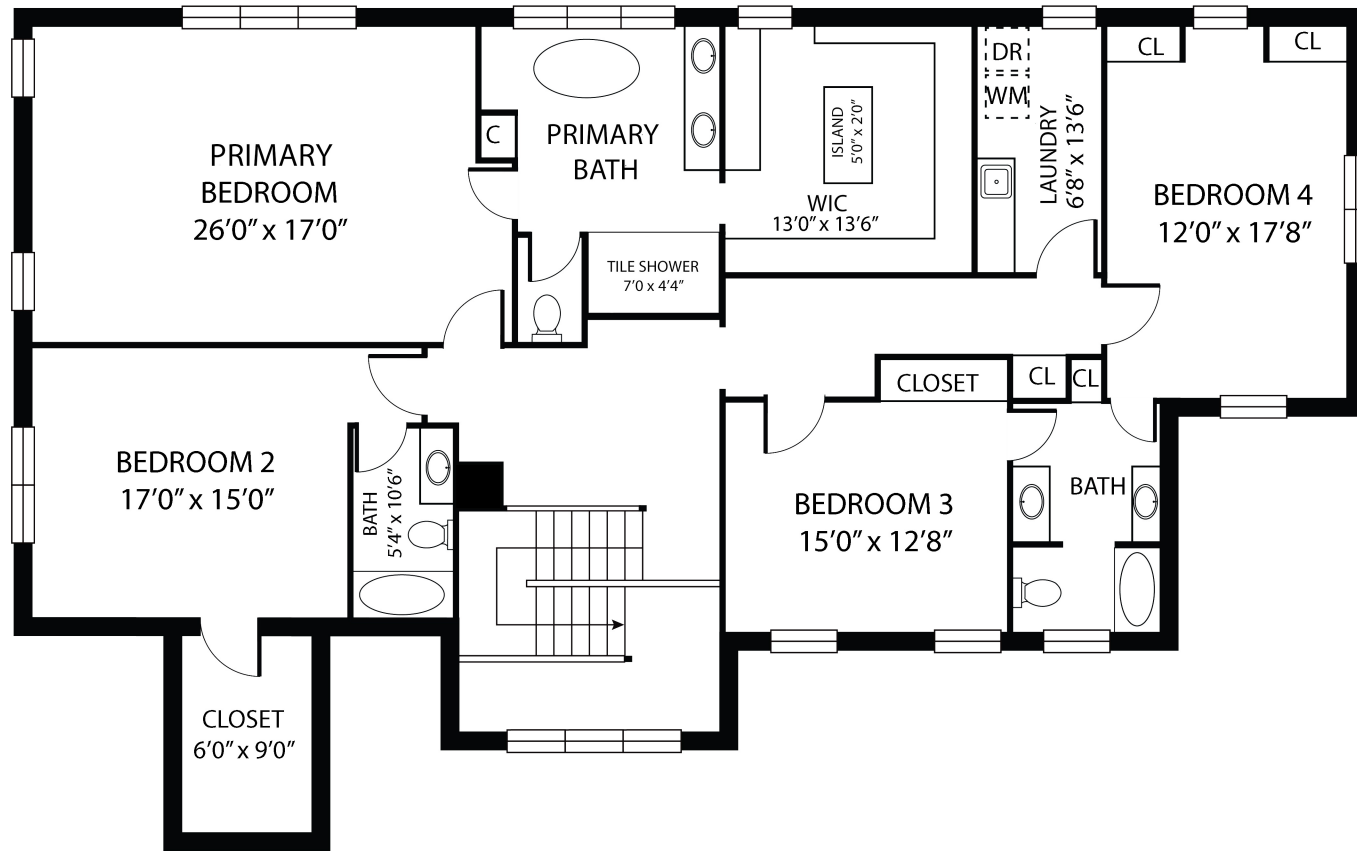

TOTAL APPROX. FLOOR AREA 1,902 SQ.FT

Whilst every attempt has been made to ensure the accuracy of the floor plan contained here, measurements of doors, windows, rooms and any other items are approximate and no responsibility is taken for any error, omission, or misstatement. This plan is for illustrative purposes only and should be used as such by any prospective purchaser.

SECOND FLOOR

TOTAL APPROX. FLOOR AREA 2,253 SQ.FT

Whilst every attempt has been made to ensure the accuracy of the floor plan contained here, measurements of doors, windows, rooms and any other items are approximate and no responsibility is taken for any error, omission, or misstatement. This plan is for illustrative purposes only and should be used as such by any prospective purchaser.