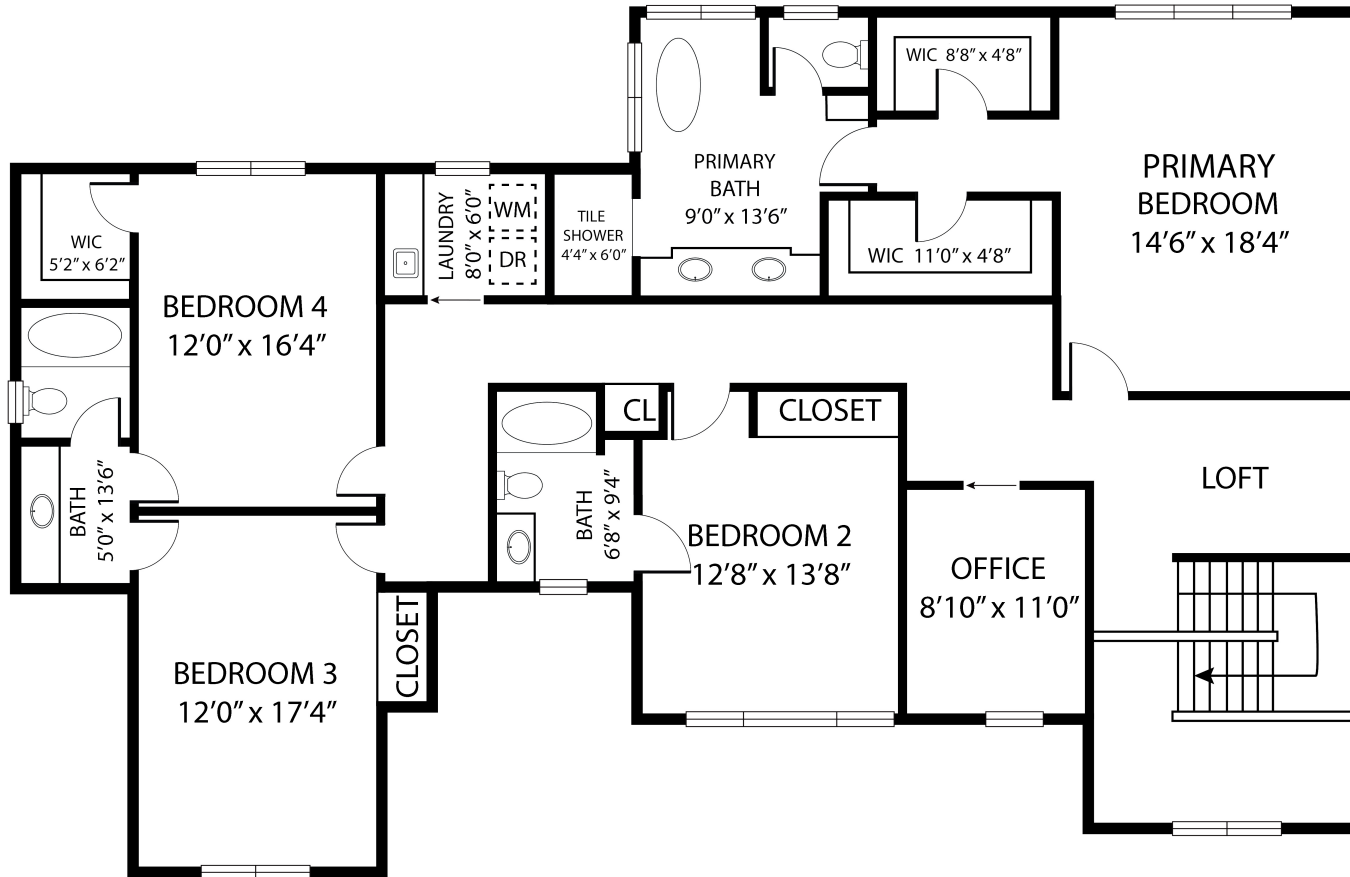

TOTAL APPROX. FLOOR AREA 1,830 SQ.FT

Whilst every attempt has been made to ensure the accuracy of the floor plan contained here, measurements of doors, windows, rooms and any other items are approximate and no responsibility is taken for any error, omission, or misstatement. This plan is for illustrative purposes only and should be used as such by any prospective purchaser.

## SECOND FLOOR

TOTAL APPROX. FLOOR AREA 2,020 SQ.FT

Whilst every attempt has been made to ensure the accuracy of the floor plan contained here, measurements of doors, windows, rooms and any other items are approximate and no responsibility is taken for any error, omission, or misstatement. This plan is for illustrative purposes only and should be used as such by any prospective purchaser.