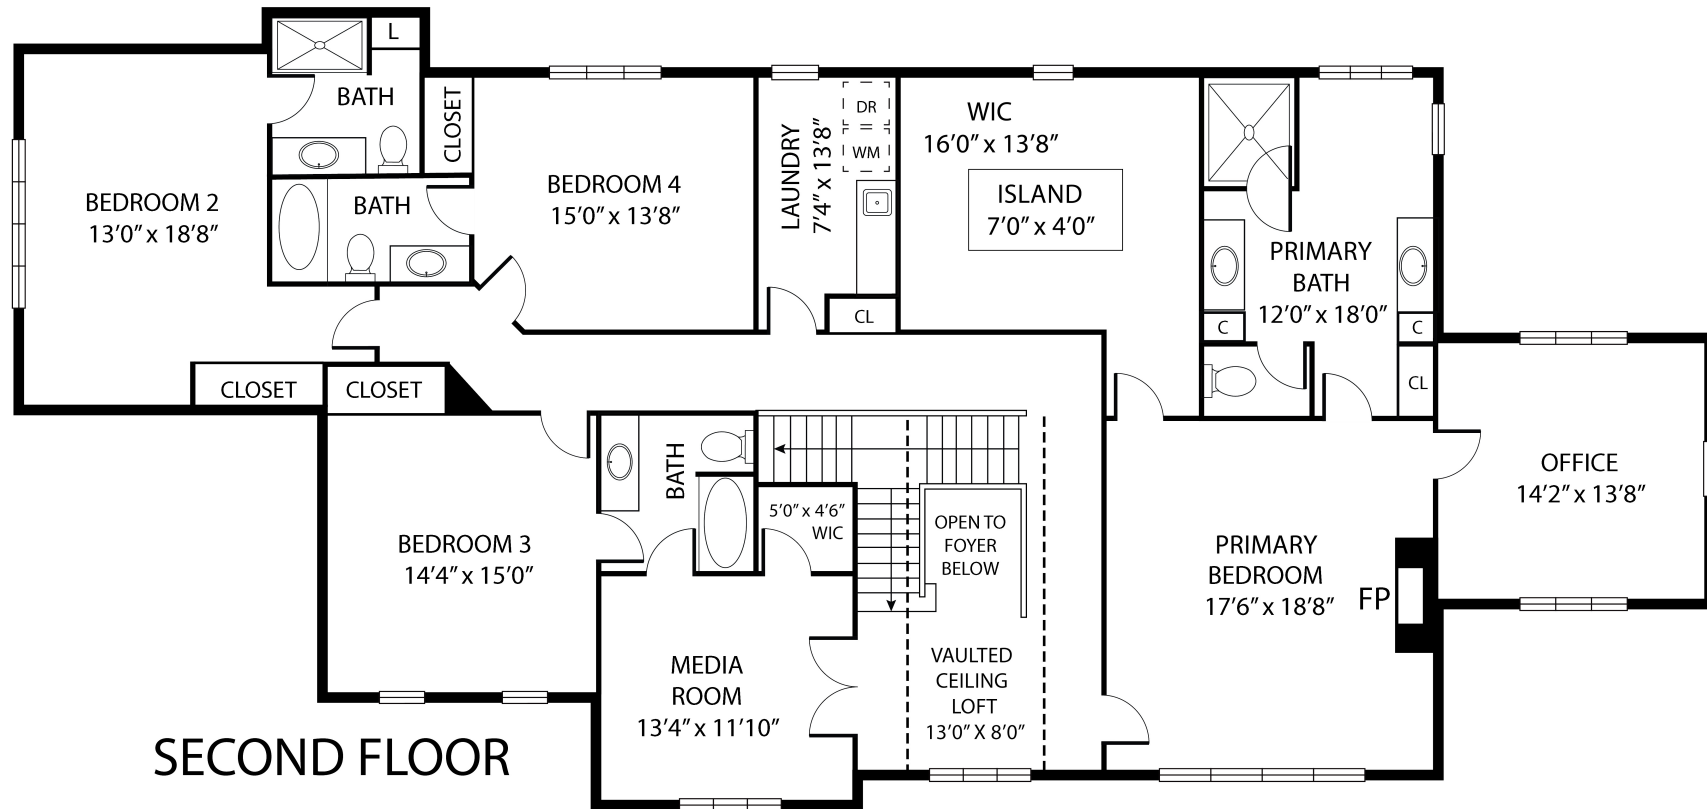

FIRST FLOOR

TOTAL APPROX. FLOOR AREA 2,220 SQ.FT
 Whilst every attempt has been made to ensure the accuracy of the floor plan contained here, measurements of doors, windows, rooms and any other items are approximate and no responsibility is taken for any error, omission, or misstatement. This plan is for illustrative purposes only and should be used as such by any prospective purchaser.

SECOND FLOOR

TOTAL APPROX. FLOOR AREA 2,743 SQ.FT

Whilst every attempt has been made to ensure the accuracy of the floor plan contained here, measurements of doors, windows, rooms and any other items are approximate and no responsibility is taken for any error, omission, or misstatement. This plan is for illustrative purposes only and should be used as such by any prospective purchaser.