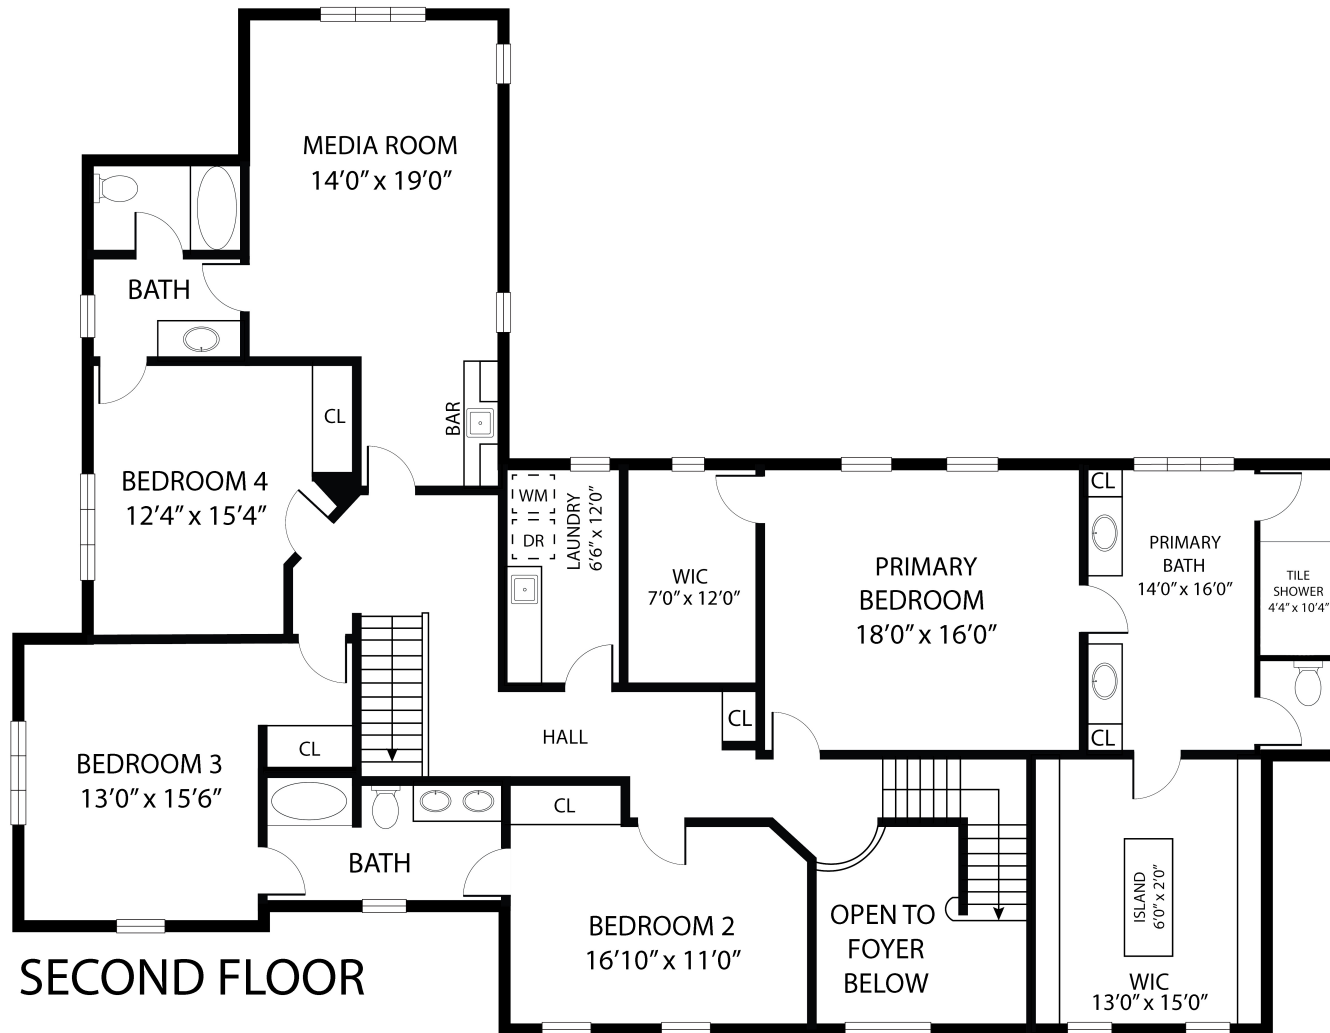

**FIRST FLOOR**

TOTAL APPROX. FLOOR AREA 1,938 SQ.FT

Whilst every attempt has been made to ensure the accuracy of the floor plan contained here, measurements of doors, windows, rooms and any other items are approximate and no responsibility is taken for any error, omission, or misstatement. This plan is for illustrative purposes only and should be used as such by any prospective purchaser.

TOTAL APPROX. FLOOR AREA 2,679 SQ.FT

Whilst every attempt has been made to ensure the accuracy of the floor plan contained here, measurements of doors, windows, rooms and any other items are approximate and no responsibility is taken for any error, omission, or misstatement. This plan is for illustrative purposes only and should be used as such by any prospective purchaser.