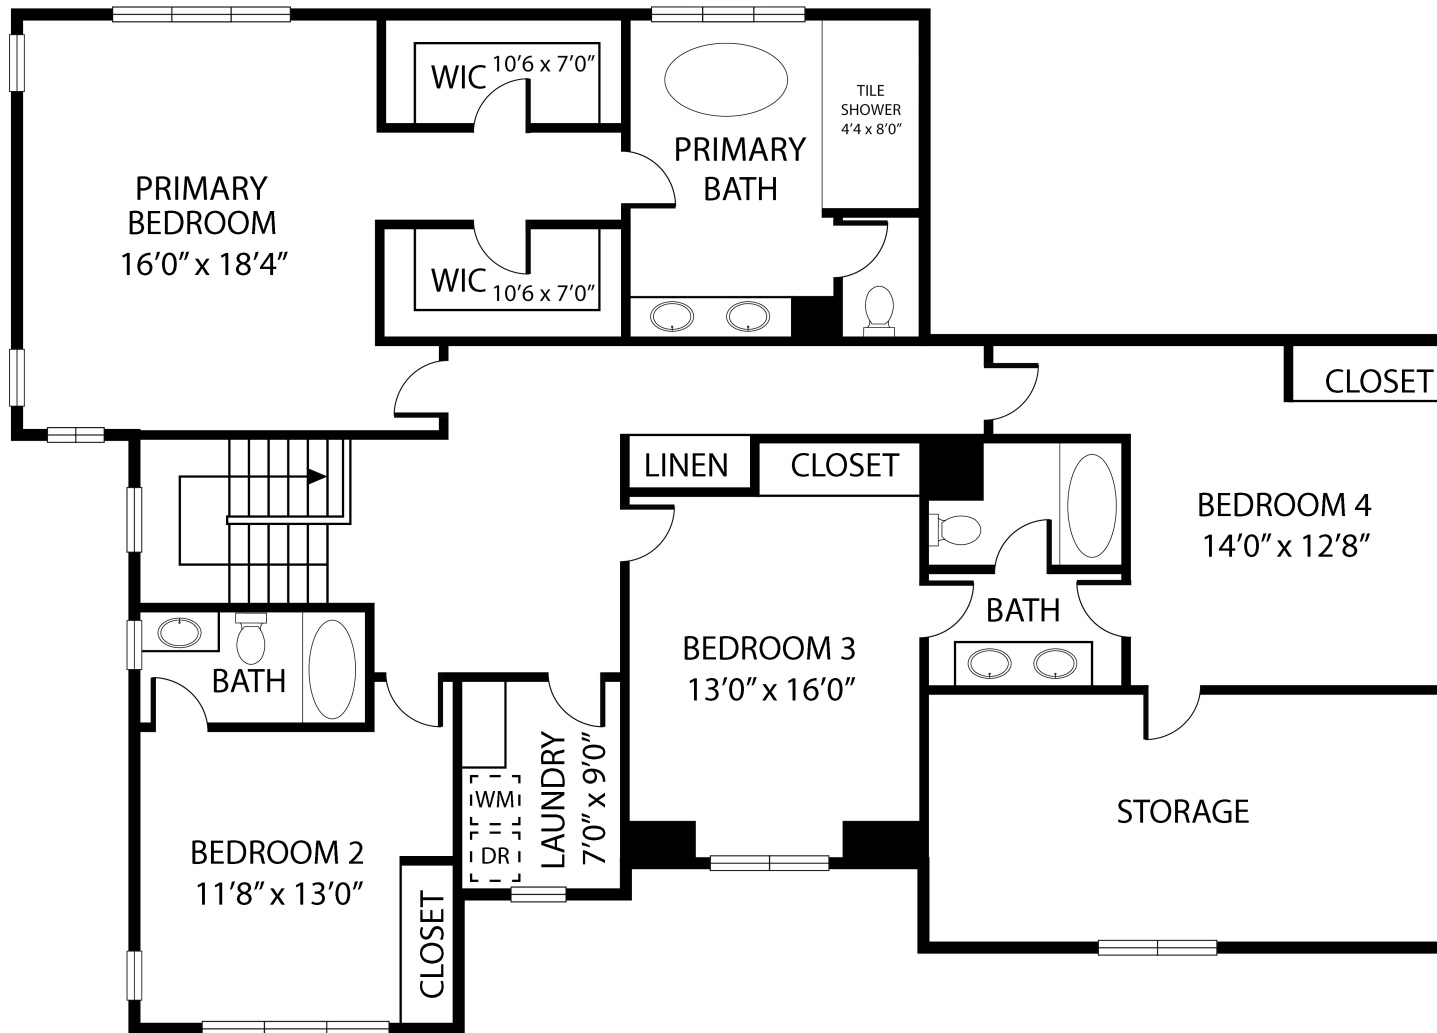

FIRST FLOOR

TOTAL APPROX. FLOOR AREA 1,657 SQ.FT

Whilst every attempt has been made to ensure the accuracy of the floor plan contained here, measurements of doors, windows, rooms and any other items are approximate and no responsibility is taken for any error, omission, or misstatement. This plan is for illustrative purposes only and should be used as such by any prospective purchaser.

**SECOND FLOOR**

TOTAL APPROX. FLOOR AREA 1,945 SQ.FT

Whilst every attempt has been made to ensure the accuracy of the floor plan contained here, measurements of doors, windows, rooms and any other items are approximate and no responsibility is taken for any error, omission, or misstatement. This plan is for illustrative purposes only and should be used as such by any prospective purchaser.